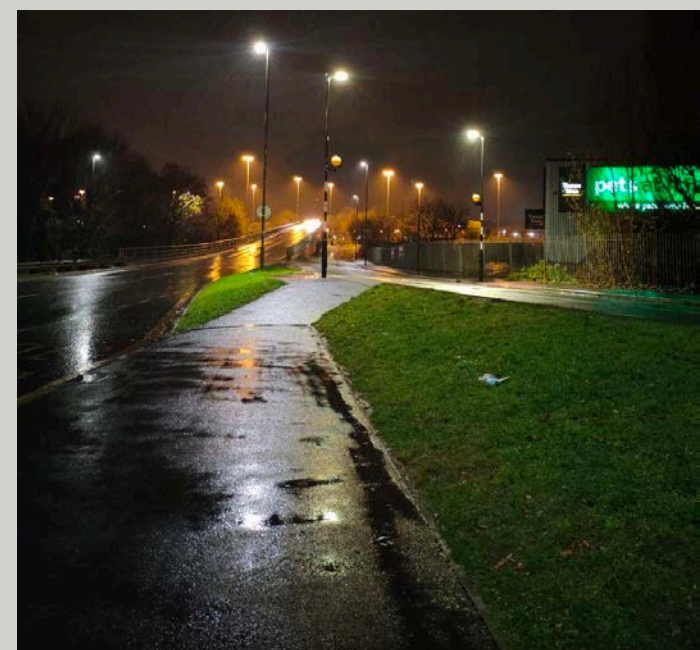

НІЧНИЙ ЛОНДОН