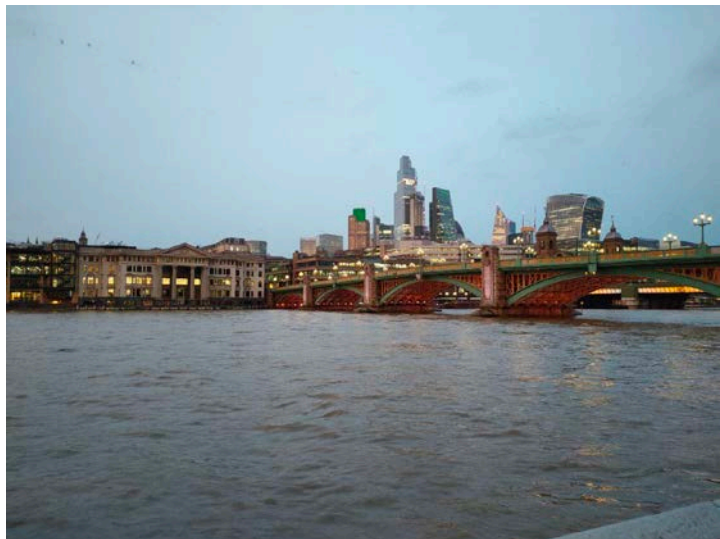

ПРО ЯКИЙ ЛОНДОН
НАМ РОЗПОВІДАЛИ