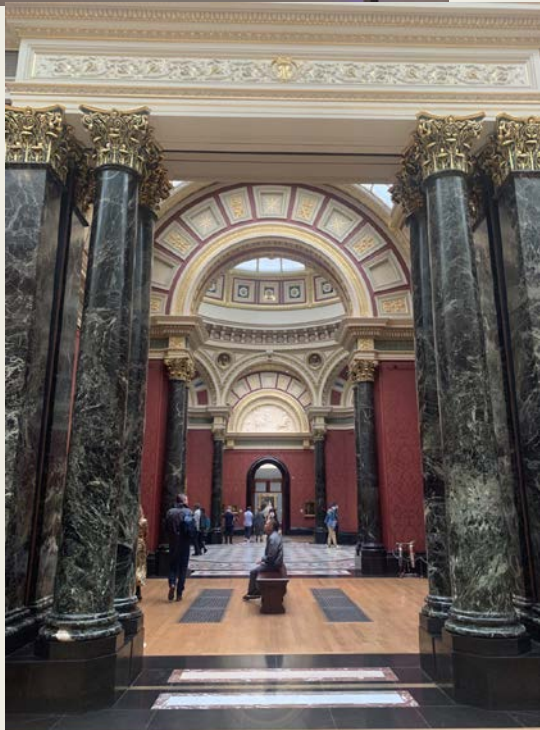

ЩЕ ТРИШКИ МУЗЕЇВ