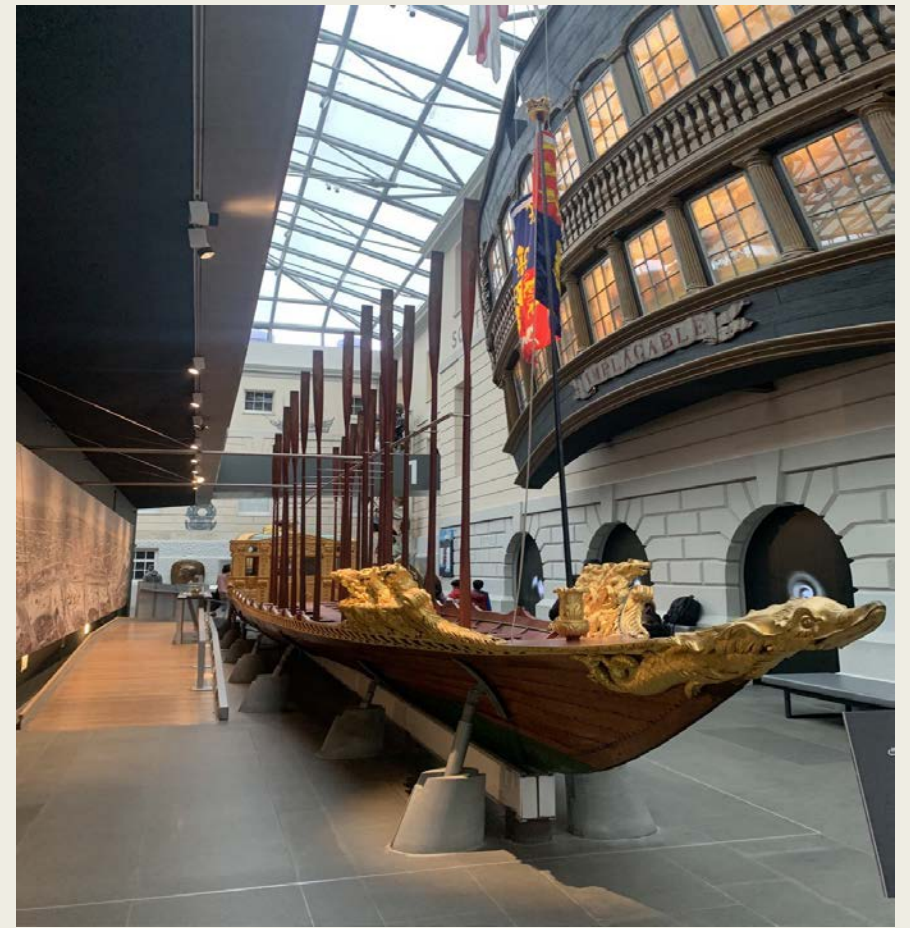

ЩЕ ТРИШКИ МУЗЕЇВ