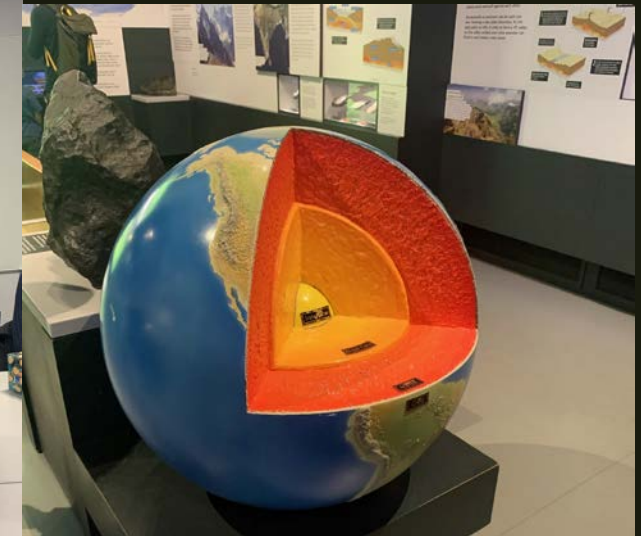

A nighttime photograph of a city skyline. On the left, a large Ferris wheel is illuminated with pink lights. The background features a dense cluster of skyscrapers, some with lights on, under a dark blue twilight sky. The foreground shows a body of water with some lights reflecting on it.

ERASMUS+

2021

Спеціальність: Environmental
Science

Дисципліни, що вивчались:

- Disaster Management
- Disasters, Society and Culture
- Introduction to Physical Geography and Environmental Hazards
- Rivers, Oceans, and the Atmosphere